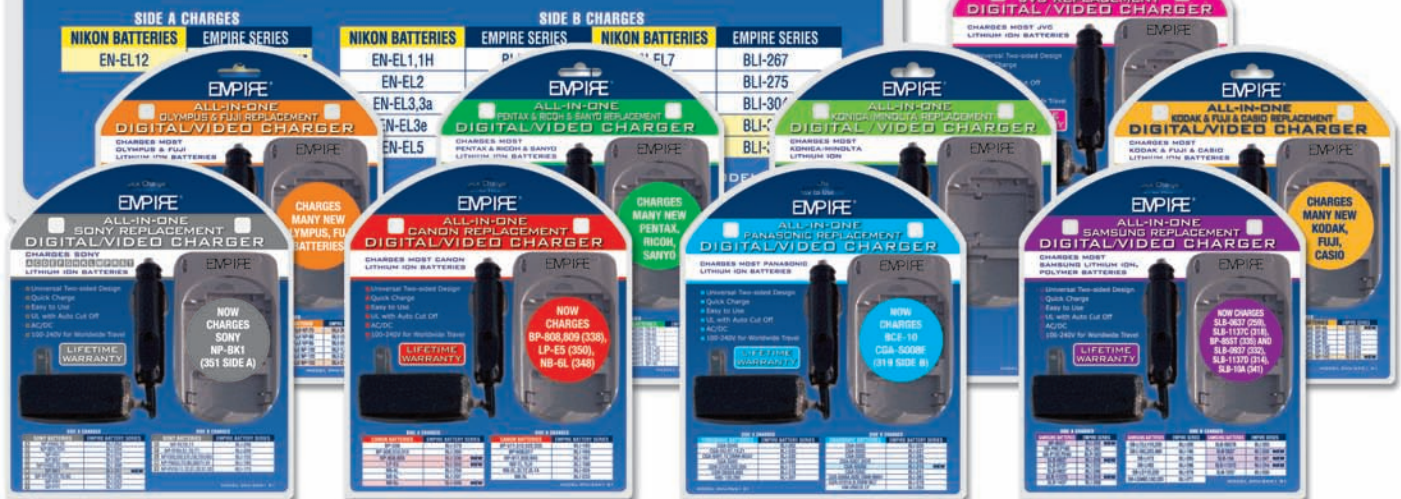

SONY
 CANON
 PANASONIC
 KODAK & FUJI & CASIO
 OLYMPUS & FUJI
 SAMSUNG
 NIKON
 JVC
 KONICA / MINOLTA
 PENTAX & RICOH & SANYO

EMPIRE CENTRAL

381 Randy Road
Carol Stream, IL 60188
Phone: (800) 221-6012
Fax: (800) 719-9902

HEADQUARTERS

P.O. Box 817
151 East Industry Court
Deer Park, NY 11729-5713
Phone: (800) 645-7220
Fax: (800) 343-5733

EMPIRE SOUTH

4504 E. Hillsborough Ave.
Tampa, FL 33610
Phone: (800) 810-8891
Fax: (877) 422-8866

VISIT US ON THE WEB: www.empirescientific.com ● E-MAIL: sales@empirescientific.com