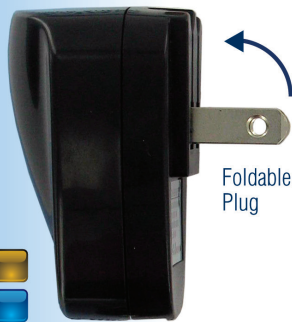

EMPIRE®

USB CHARGER KIT AND COMPONENT SYSTEM

4/1/10
REVISED
CROSS
REFERENCE
LIST

Kit Model: USB-CK1

- Screw-on tips
- Complete Cross Reference on Each Item on Rear
- Charge and Power with 1AMP Universal AC and DC
- 5V Standard for USB 1.0, 2.0, 3.0
- Covers 75-80% of the Market
- AC, DC, and Retractable Cable Each Sold Separately
- Keep Components in Travel Case Provided or Share with Family and Friends
- AC with Foldable Plug
- UL for Your Protection
- Actual Clam Size 12" x 7"

SCREW-ON
TIPS

EMPIRE®

TRAVEL CASE
INCLUDED

UNIVERSAL USB CHARGER

**4-in-1
CHARGER**
ALSO 1 AMP
POWER SUPPLY

USB Home Charger
1 AMP, 100V-240V